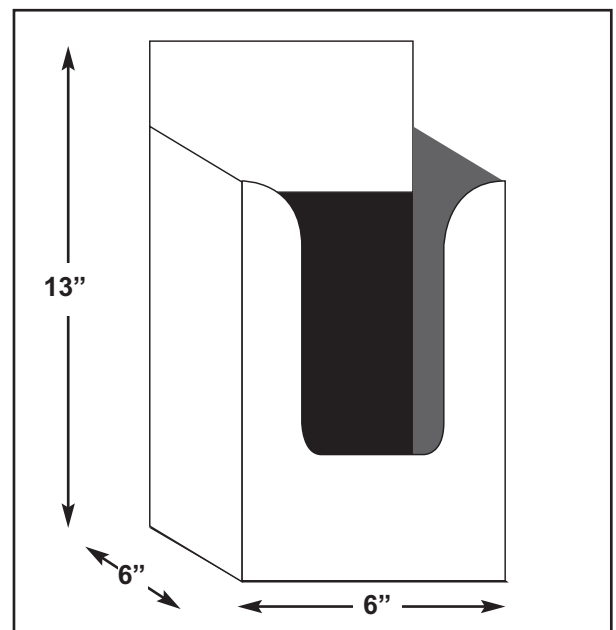

FRONT-END FRONTLOADER

MECHANICAL SPECS:

Printing Process: Offset printing on litho sheet and mounted on white e-flute

Trim Size: (Finished Size): 6" D x 6" W x 13" H (Height can be shorter than 13" but no higher)

Bleed: (1/4" Bleed on all sides)

LIVE AREA: 6" D X 6" W X 13" H

4C SCREEN: 150 LINE SCREEN

Colors Available: 4-color process (additional colors are subject to extra charge)

Note: FrontLoader can be multi-tiered and include J-Hooks as long as the dimensions of the FrontLoader remain 6" D x 6" W x 13" H.